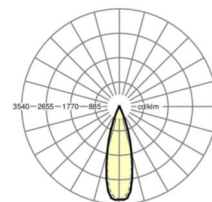

CHARACTERISTICS

Order number	19440006110
EAN number	4020863407033
Commodity code	94051190
Certification mark	IP 20, Protection class I, VDU 65° < 3000, ENEC10 VDE, F, HACCP DIN10500/Food/IFS-application-related suitability/BRC, Indoor, CE
Impact resistance (IK rating)	IK03 (-20°C bis 25°C)
Ambient temperatur	ta -20°C to 25°C
Special properties	Ready for IoT
Warranty period	5 years

ELECTRICAL ENGINEERING

Controller	Electronic driver DALI2 (1 pcs.)
System output	70W
Mains voltage	230V/50Hz
Energy efficiency class/light source	E

LIGHTING TECHNOLOGY

Placement	LED, Colour rendering/Light colour CRI ≥ 80 / 3000K
Colour tolerance (MacAdam)	3SDCM
Photobiological safety (Luminaire)	RG1
Nominal luminous flux	9442lm
LED service life	50000h L80/B10 (Tq 25°C)
Luminaire luminous efficiency	135lm/W
Beam angle	30° (C0) / 30° (C90)
UGR lat./long.	13.5 / 12.1

MECHANICS

Housing colour	traffic white RAL 9016
Dimensions (LxWxH/DxH)	1531mm x 55mm x 37mm
Weight (net)	1.9kg
Type of installation	Mounting rail system installation, Light structure

Dimensions

L	1531 mm	Length
B	55 mm	Width
H	37 mm	Height

DEEP-LINK

<https://www.regiolux.de/en/article/19440006110>